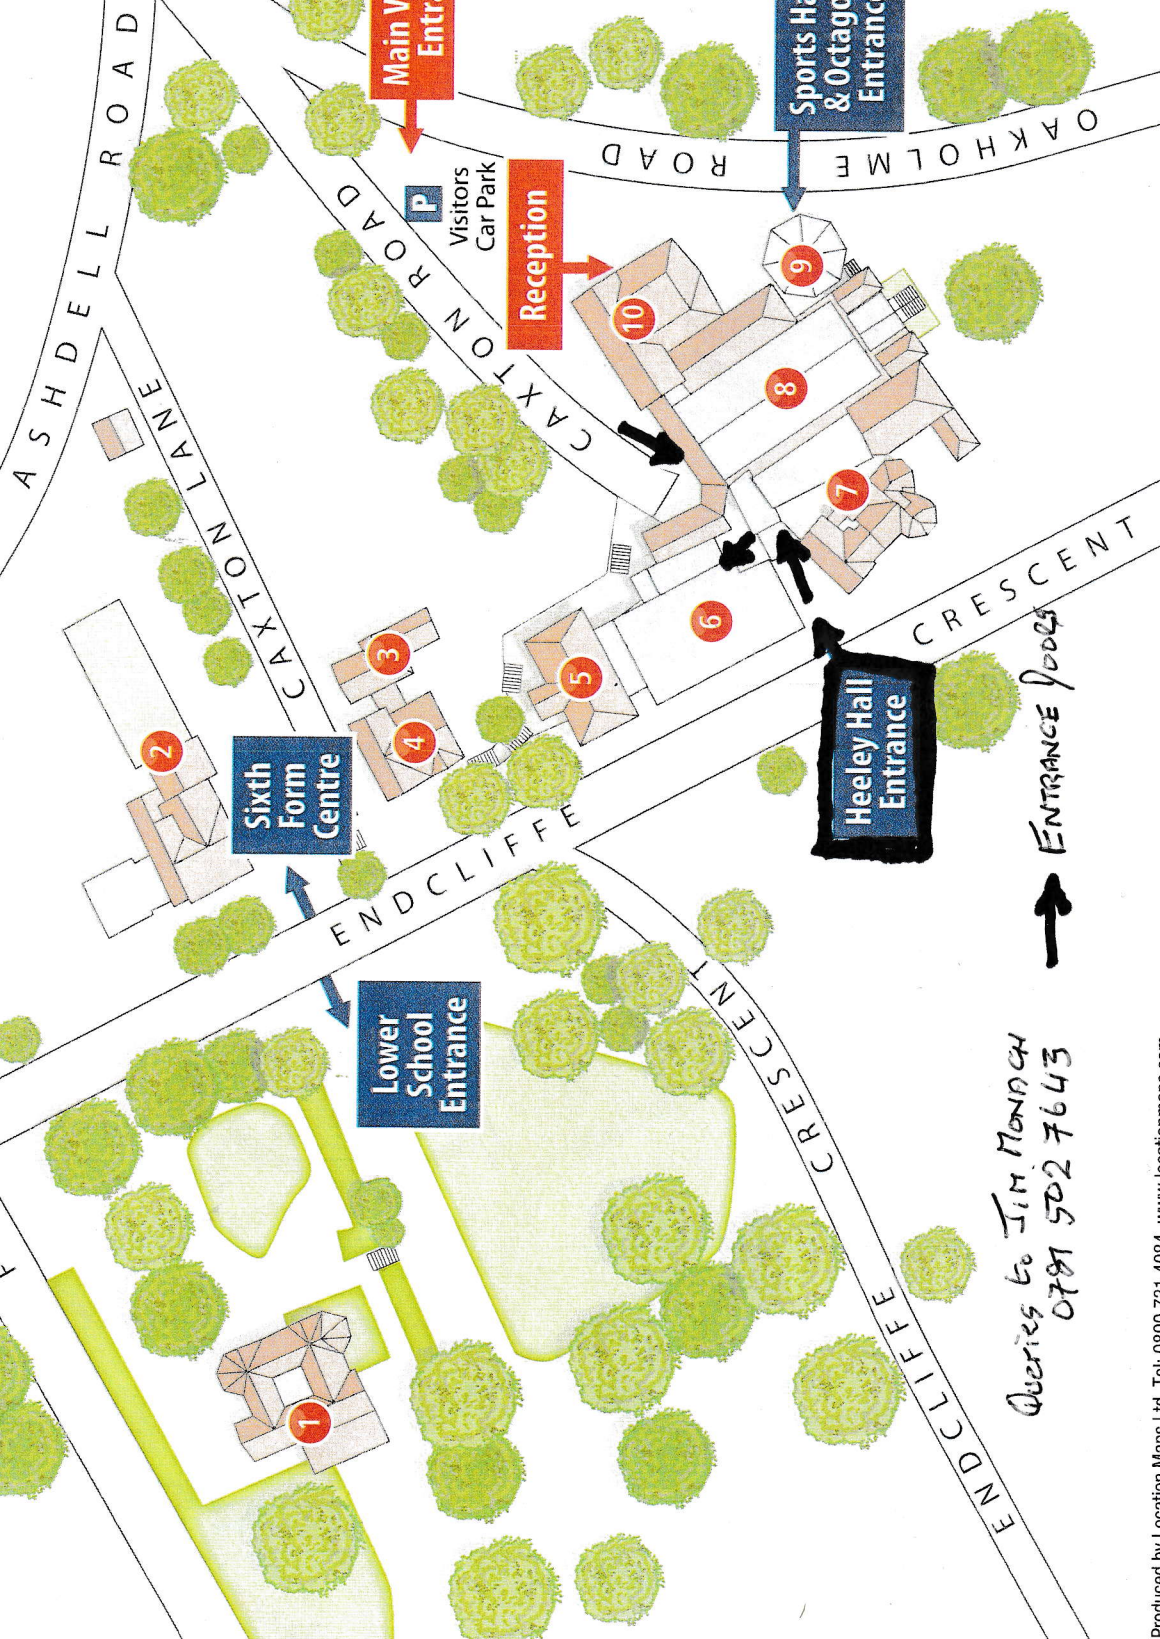

Birkdale School

*Sheffield Phil
Rehearsal Venue*
NB Most on-road parking restrictions end at 6.30.

Map Key

- 1 Johnson
- 2 Grayson
- 3 School House
- 4 Endcliffe
- 5 The Science Centre
- 6 The Heeley Hall
- 7 Westbury
- 8 The Sports Hall
- 9 The Octagon
- 10 Oakholme

**SCHOOL PLAYING FIELDS
(CASTLE DYKE) S11 7TA**
contact school for separate directions