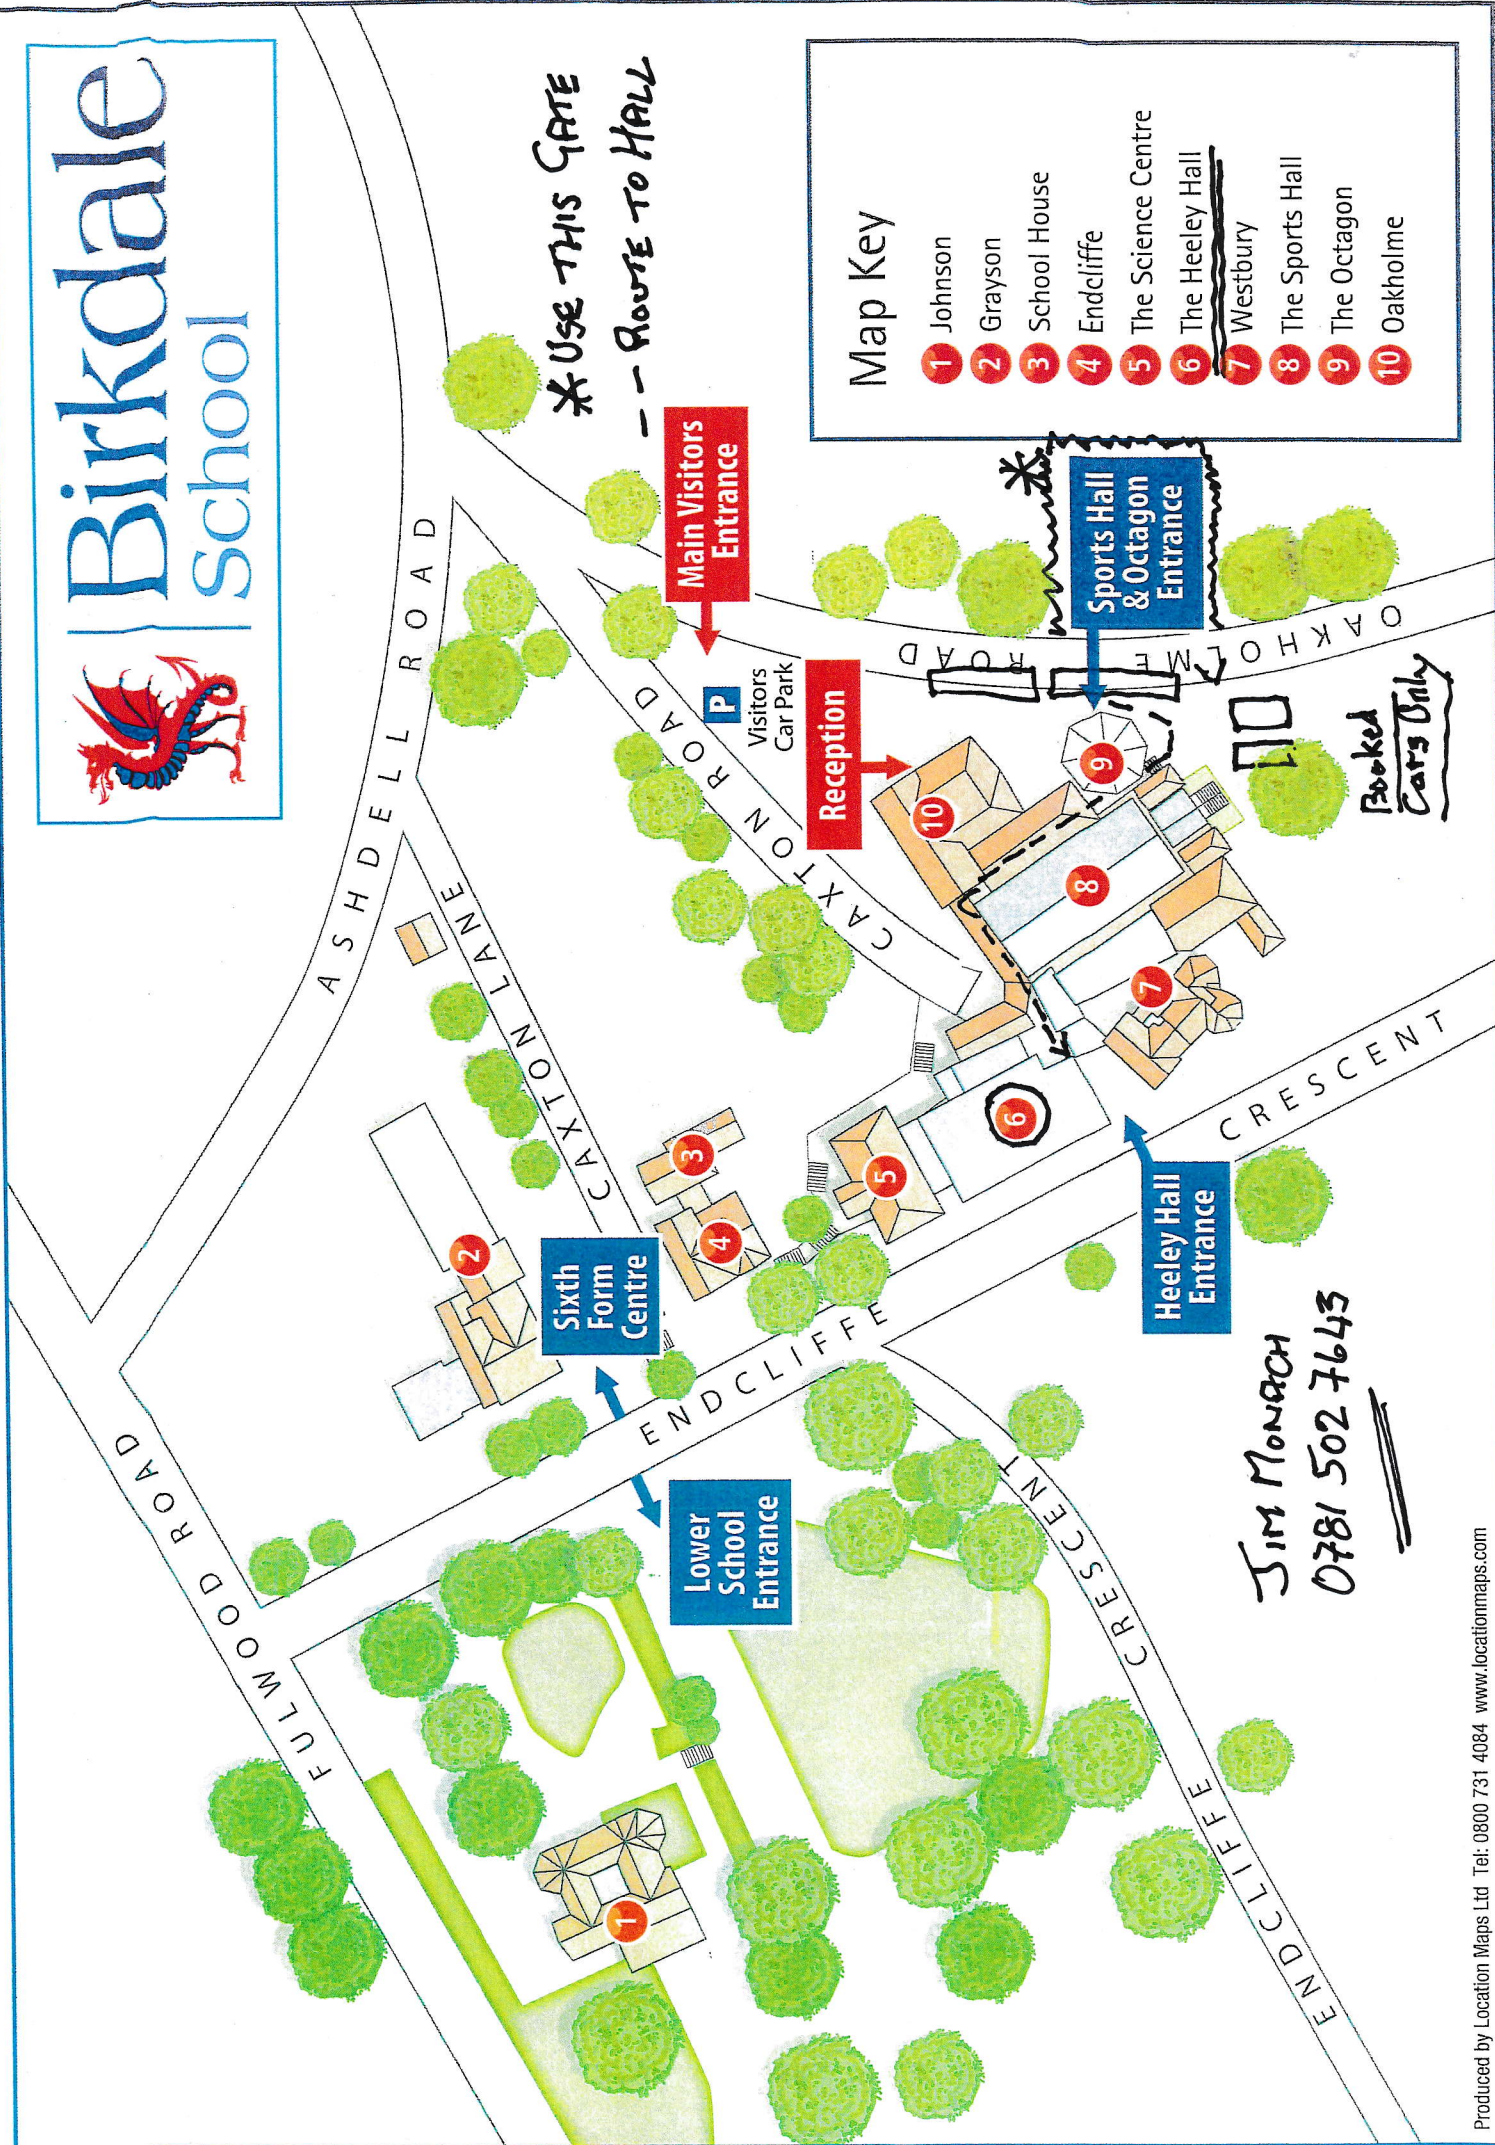

Birkdale School

*** USE THIS GATE**
-- ROUTE TO HALL

Map Key

- 1 Johnson
- 2 Grayson
- 3 School House
- 4 Endcliffe
- 5 The Science Centre
- 6 The Heeley Hall
- 7 Westbury
- 8 The Sports Hall
- 9 The Octagon
- 10 Oakholme

SCHOOL PLAYING FIELDS
(CASTLE DYKE) S11 7TA
contact school for separate directions