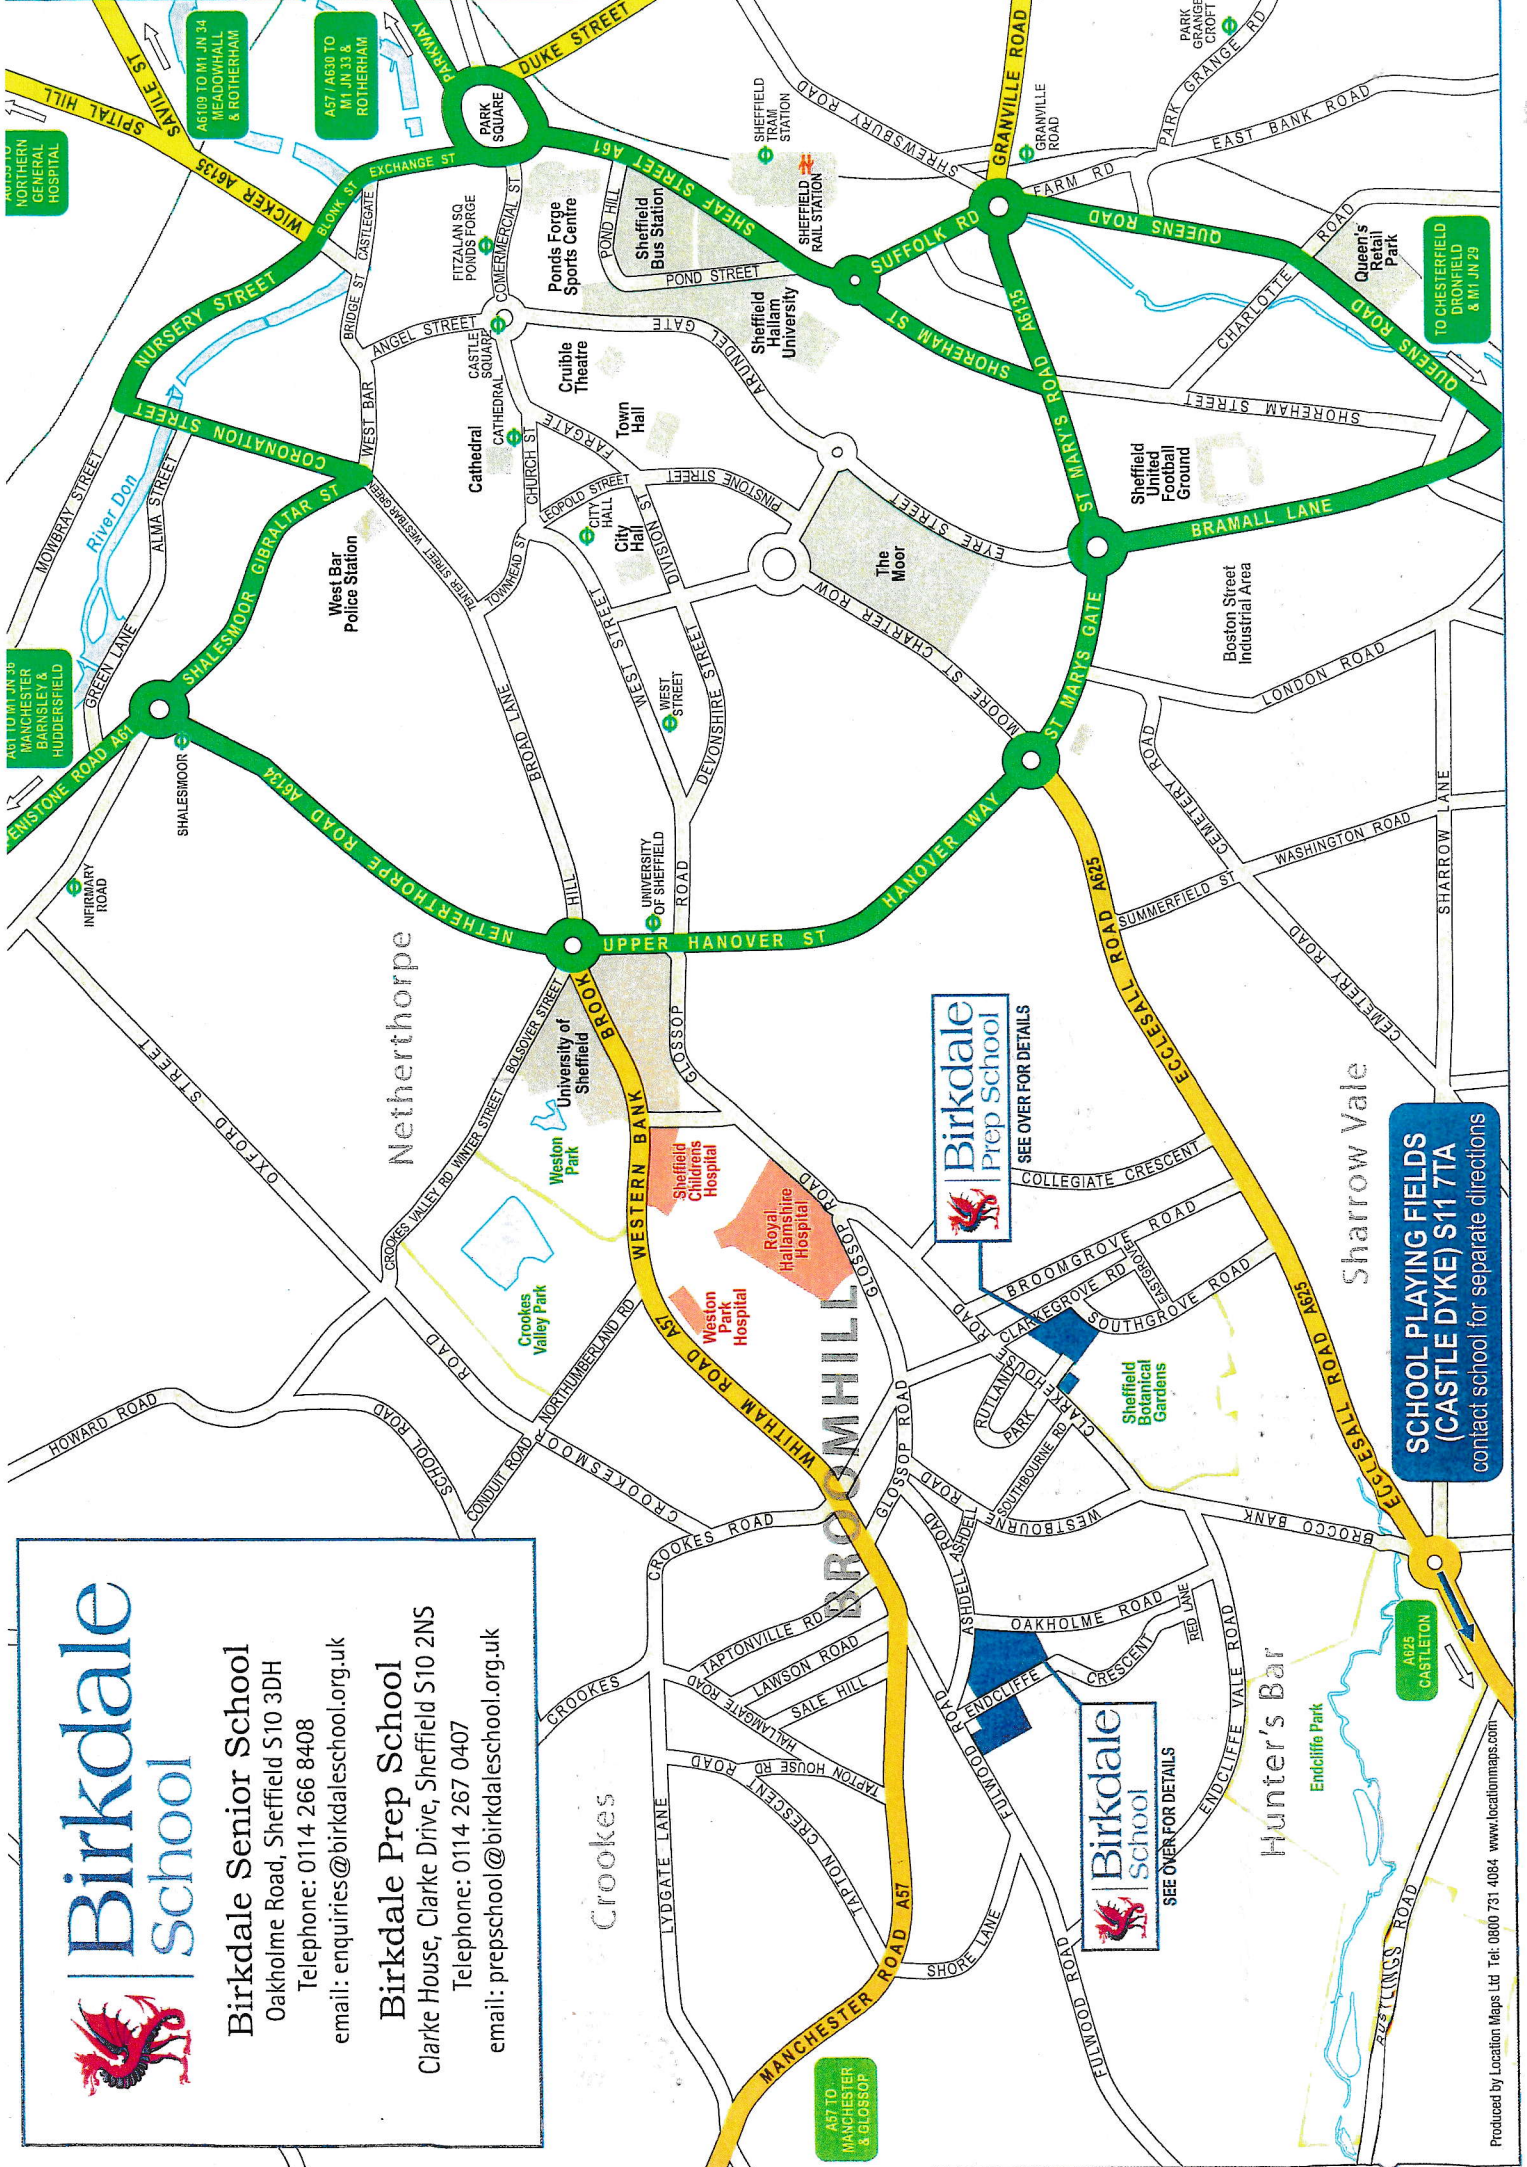

Birkdale School

*** USE THIS GATE**
-- ROUTE TO HALL

Map Key

- 1 Johnson
- 2 Grayson
- 3 School House
- 4 Endcliffe
- 5 The Science Centre
- 6 The Heeley Hall
- 7 Westbury
- 8 The Sports Hall
- 9 The Octagon
- 10 Oakholme

SCHOOL PLAYING FIELDS
(CASTLE DYKE) S11 7TA
contact school for separate directions